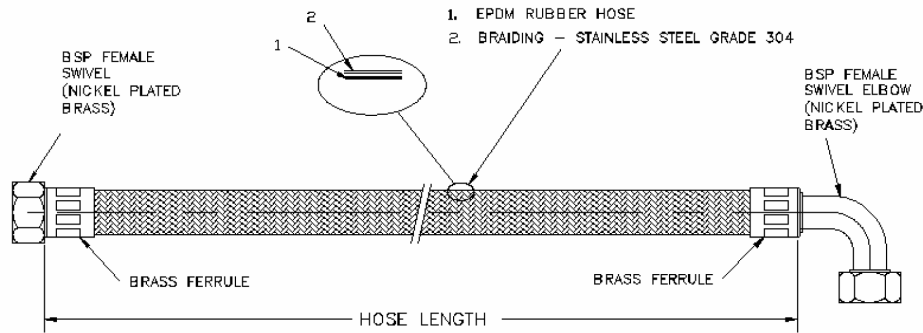

# WATER HOSE

## AQUAFLEX RANGE

The original commercial catering appliance water connector. Aquaflex water Hoses consist of thick wall EPDM rubber with a heavy duty stainless steel overbraid and nickel plated end fittings. They are available in 9, 12 & 19mm Bore Sizes and lengths between 600mm & 1500mm. Hoses are 100% factory tested and are WRAS listed

Features and Benefits;

ISO BS/EN 9001 2000 Quality Assurance, WRAS Listed, EPDM Rubber, Stainless Steel Overbraid, Nickel Plated End Fittings, 9, 12 & 19mm Bore Diameters, Optional End Fittings

SS-34121500FE

9mm Bore Hose		12mm Bore Hose	
<b>SS129600FE</b>	1/2" x 1/2" x 600mm Hose	<b>SS3412600FE</b>	3/4" x 3/4" x 600mm Hose
<b>SS129900FE</b>	1/2" x 1/2" x 900mm Hose	<b>SS3412900FE</b>	3/4" x 3/4" x 900mm Hose
<b>SS1291200FE</b>	1/2" x 1/2" x 1200mm Hose	<b>SS34121200FE</b>	3/4" x 3/4" x 1200mm Hose
<b>SS1291500FE</b>	1/2" x 1/2" x 1500mm Hose	<b>SS34121500FE</b>	3/4" x 3/4" x 1500mm Hose
19mm Bore Hose			
<b>SS3419600FE</b>	3/4" x 3/4" x 600mm Hose	<b>SS34191200FE</b>	3/4" x 3/4" x 1200mm Hose
<b>SS3419900FE</b>	3/4" x 3/4" x 900mm Hose	<b>SS34191500FE</b>	3/4" x 3/4" x 1500mm Hose